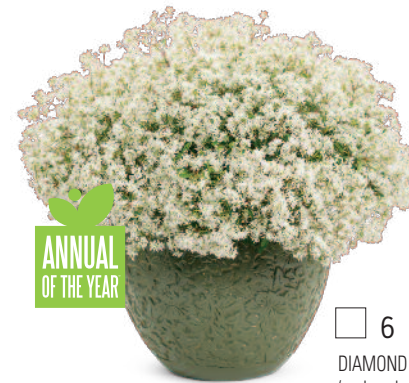

Top 50 Best Sellers

BEST SELLERS

TOP 50 Best-Selling Proven Winners Annuals in Canada

Start your checklist and reserve your favorite best-selling annual varieties.

1
SUPERTUNIA® BORDEAUX™
Petunia

2
SUPERTUNIA VISTA®
BUBBLEGUM®
Petunia

3
SUPERTUNIA®
ROYAL VELVET®
Petunia

4
DIAMOND FROST®
Euphorbia

5
SNOWSTORM®
GIANT SNOWFLAKE®
Sutea cordata

6
DIAMOND DELIGHT® *Euphorbia*
(replaced with
DIAMOND SNOW™ *Euphorbia*)

9
SUPERTUNIA VISTA®
Fuchsia Petunia